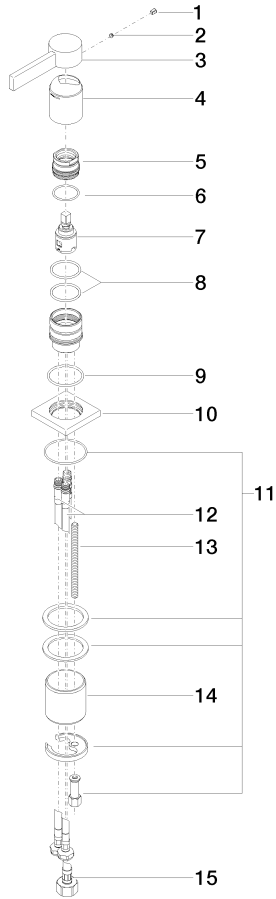

**MEM Single-lever basin mixer - Chrome**

MEM

29 210 782

- hole diameter 35 mm
- rosette 60 x 60 mm
- 3x screw-in M 10 x 1 pressure hose, leak-tested

	Chrome	29 210 782-00
	Brushed Platinum	29 210 782-06
	Platinum	29 210 782-08
	Dark Chrome	29 210 782-19
	Brushed Durabronze (23kt Gold)	29 210 782-28
	Brushed Champagne (22kt Gold)	29 210 782-46
	Champagne (22kt Gold)	29 210 782-47
	Brushed Dark Platinum	29 210 782-99

29 210 782

mm [inches]

**Flow rate chart**

**Certificates**

LGA\_28449.

GDV\_0400283.

29 210 782

Parts for other finishes can be found here: **Brushed Platinum**

**Spare parts list**

No.	Item Number	Name	Quantity used	Delivery time
1	90 31 20 109 00 90	plug	1	2
2	90 31 11 063 00 90	pin	1	2
3	09 20 78 057-00	handle	1	10
4	09 11 02 289-00	cover	1	10
5	09 24 04 288 90	nut	1	2
6	09 14 10 137 90	seal	1	2
7	90 15 05 042 00 90	cartridge	1	2
8	09 14 10 192 90	seal	2	2
9	09 14 10 067 90	seal	1	2
10	09 27 78 040-00	rosette	1	10
11	04 30 11 038 02 90	fixing set	1	2
12	04 30 04 104 00 90	hose	2	2
13	09 31 11 012 90	pin	1	2
14	09 18 40 079 90	sleeve	1	2
15	04 30 04 019 00 90	hose	1	2