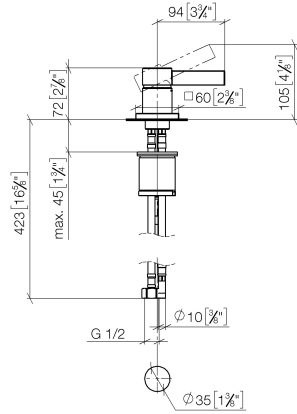

**MEM Single-lever basin mixer - Chrome**

MEM

29 210 782

- hole diameter 35 mm
- rosette 60 x 60 mm
- 3x screw-in M 10 x 1 pressure hose, leak-tested

	Chrome	29 210 782-00
	Brushed Platinum	29 210 782-06
	Platinum	29 210 782-08
	Dark Chrome	29 210 782-19
	Brushed Durabronze (23kt Gold)	29 210 782-28
	Brushed Champagne (22kt Gold)	29 210 782-46
	Champagne (22kt Gold)	29 210 782-47
	Brushed Dark Platinum	29 210 782-99

29 210 782

mm [inches]

**Flow rate chart**

**Certificates**

LGA\_28449.

GDV\_0400283.

29 210 782

Parts for other finishes can be found here: **Brushed Platinum**

**Spare parts list**

No.	Item Number	Name	Quantity used	Delivery time
1	90 31 20 109 00 90	plug	1	2
2	90 31 11 063 00 90	pin	1	2
3	09 20 78 057-00	handle	1	10
4	09 11 02 289-00	cover	1	10
5	09 24 04 288 90	nut	1	2
6	09 14 10 137 90	seal	1	2
7	90 15 05 042 00 90	cartridge	1	2
8	09 14 10 192 90	seal	2	2
9	09 14 10 067 90	seal	1	2
10	09 27 78 040-00	rosette	1	10
11	04 30 11 038 02 90	fixing set	1	2
12	04 30 04 104 00 90	hose	2	2
13	09 31 11 012 90	pin	1	2
14	09 18 40 079 90	sleeve	1	2
15	04 30 04 019 00 90	hose	1	2