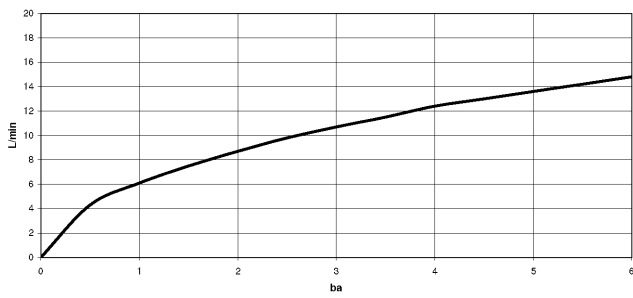

**MEM Single-lever basin mixer - Chrome**

MEM

29 210 782

- hole diameter 35 mm
- rosette 60 x 60 mm
- 3x screw-in M 10 x 1 pressure hose, leak-tested

	Chrome	29 210 782-00
	Brushed Platinum	29 210 782-06
	Platinum	29 210 782-08
	Dark Chrome	29 210 782-19
	Brushed Durabronze (23kt Gold)	29 210 782-28
	Brushed Champagne (22kt Gold)	29 210 782-46
	Champagne (22kt Gold)	29 210 782-47
	Brushed Dark Platinum	29 210 782-99

29 210 782

mm [inches]

**Flow rate chart**

**Certificates**

LGA\_28449.

GDV\_0400283.

29 210 782

Parts for other finishes can be found here: **Brushed Platinum**